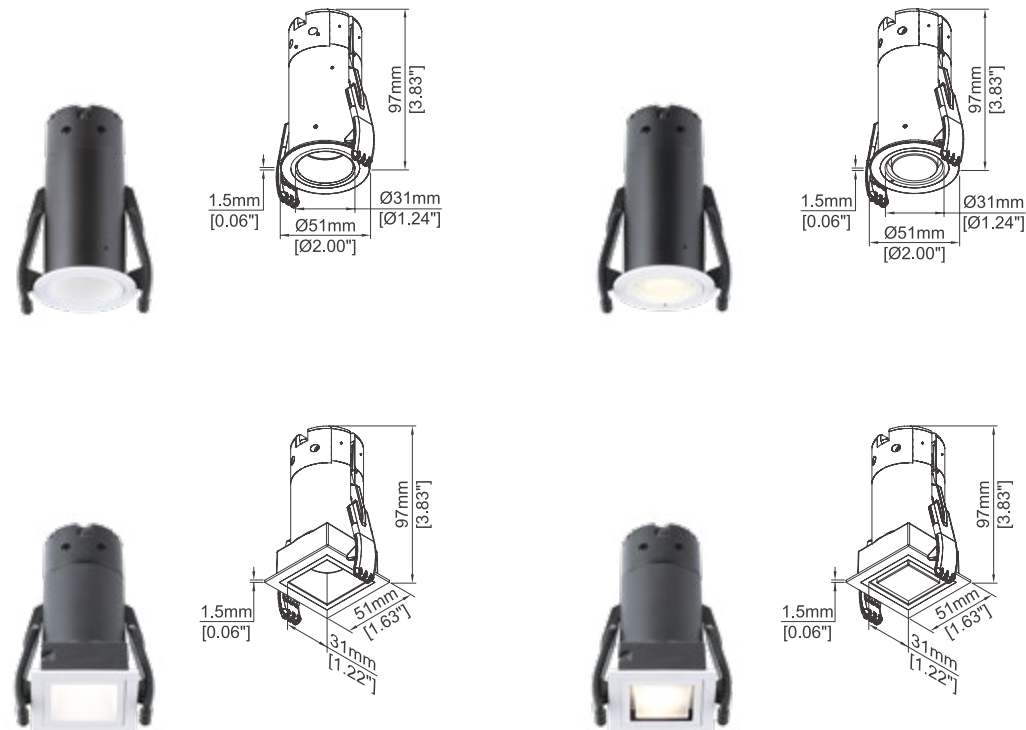

Lithe 25 / 1" Architectural Downlight

LTE 25 RD / SQ | LTE 25 WW RD / SQ