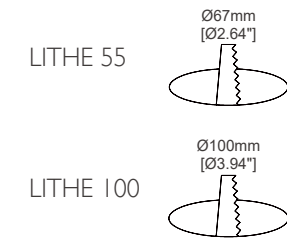

Trimless Installation

1 Ceiling Cutout