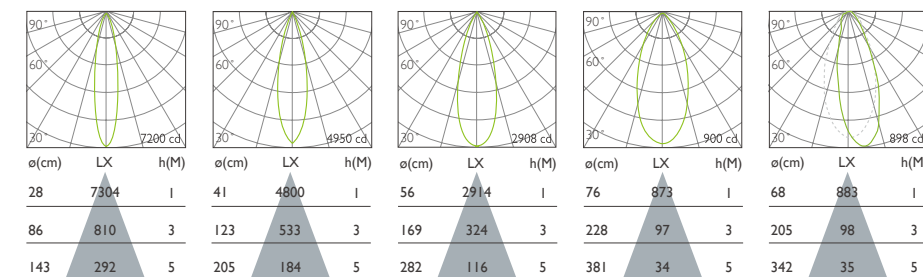

Wide 45° Delivered Output : 1060 lm CBCP : 2382 cd Beam Angle : 45°

Wall Wash Delivered Output : 807 lm CBCP : 944 cd Beam Angle : 37°

Ordering Code Information

PRODUCT	TRIM STYLE	LUMEN	COLOR TEMPERATURE	TRIM FINISH	BEAM ANGLE	COLOR RENDERING
LTE 55 HO	R Round S Square	10 1000 lm	27 2700 K 30 3000 K 35 3500 K 40 4000 K WD Warm Dim TW Tunable White	WH White WHBK White \ Black WHGD White \ Gold WHBL White \ Dark Blue WHCE White \ Matt Grey	BK Black BKGD Black \ Gold BKBL Black \ Blue BKCE Black \ Matt Grey	S Spot \ 17 deg. M Medium \ 33 deg. W Wide \ 45 deg.
LTE 55 HO WW		09 900 lm		WH White WHBK White \ Black	W Wide \ 37 deg.	9 90+ CRI

Lithe 55 FD / 1.9" Architectural Downlight

LTE 55 FD RD / SQ | LTE 55 FD WW / RD / SQ

14W | 90CRI | 3000K | Round | Square

Spot 16° Delivered Output : 1013 lm CBCP : 7224 cd Beam Angle : 16°

Medium 26° Delivered Output : 1020 lm CBCP : 4792 cd Beam Angle : 26°

Wide 30° Delivered Output : 994 lm CBCP : 2908 cd Beam Angle : 30°

Flood 40° Delivered Output : 592 lm CBCP : 817 cd Beam Angle : 40°

Wall Wash Delivered Output : 600 lm CBCP : 801 cd Beam Angle : 44°

Ordering Code Information