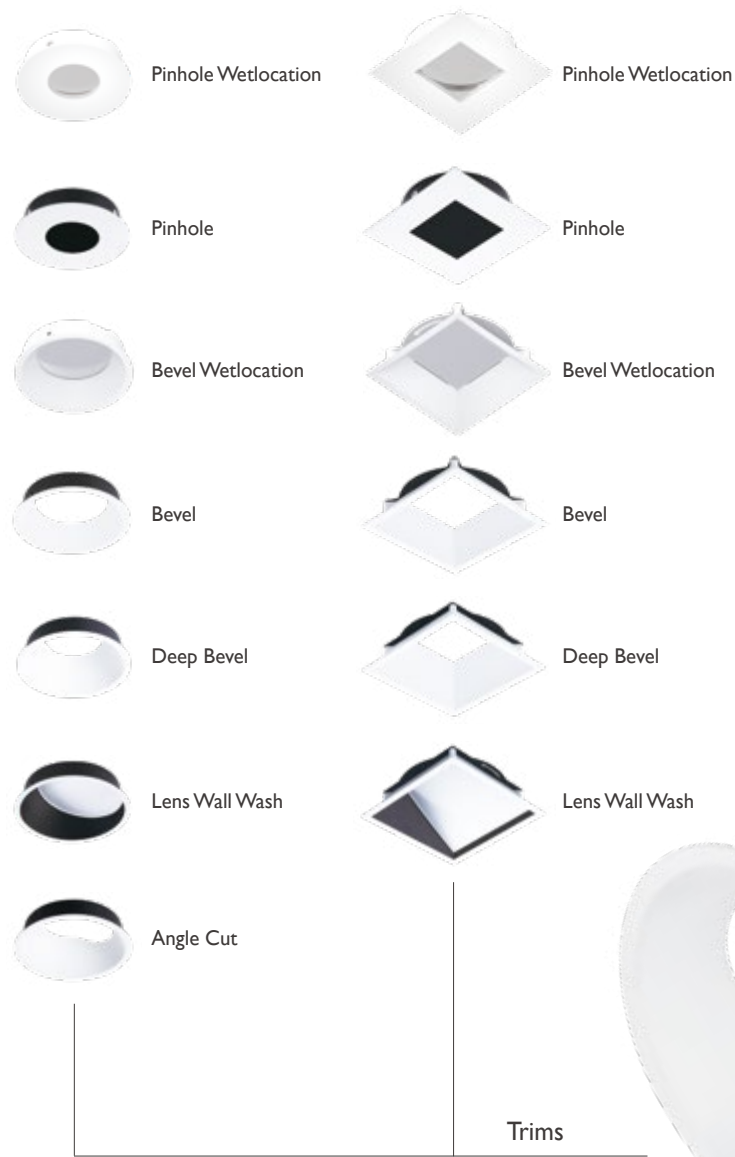

PRODUCT	TRIM STYLE	TRIM SHAPE	TRIM FINISH	
LTE 55 TR	AC	RD	WH	GD
LTE 55 Trim	AC Angle Cut BW Bevel \ Wet Location PH Pinhole BV Bevel	RD Round SQ Square	WH White BK Black	WH White BK Black BL Dark Blue GD Gold HZ Haze

Trimless Installation

1 Ceiling Cutout

2 Mud ring installation

3 Plastering

4 Paint and finish

Lithe 100 Construction

Trim Finish
○ ● ● ● ●

Lithe 100 FD / 3.4" Architectural Downlight

LTE 100 FD Flange / Flangeless | LTE 100 FD WW

18W | 90CRI | 3000K | Round | Deep Bevel White Trim

Ordering Code Information

PRODUCT	FLANGE STYLE	FLANGE COLOR	COLOR TEMPERATURE	BEAM ANGLE	COLOR RENDERING
LTE 100 FD	RF	WH	27	S	9
LTE 100 FD	RF Round Flange SF Square Flange RL Round Flangeless SL Square Flangeless	WH White BK Black	27 2700 K 30 3000 K 35 3500 K 40 4000 K WD Warm Dim TW Tunable White	N Narrow Spot \ 10 deg. S Spot \ 18 deg. M Medium \ 34 deg. W Wide \ 45 deg. F Flood \ 60 deg.	9 90+ CRI
LTE 100 FDWW				W Wide \ 45 deg.	
PRODUCT	TRIM STYLE	TRIM SHAPE	TRIM FINISH		
LTE 100 TR	BV	RD	WH	GD	
LTE 100 Trim	BV Bevel PH Pinhole BVD Deep Bevel BW Bevel Wet Location PW Pinhole Wet Location LWW Lens Wall Wash KWW Kick Wall Wash	RD Round SQ Square	WH White BK Black	WH White BK Black BL Dark Blue GD Gold HZ Haze	