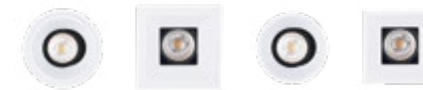

Spot Medium Wide Wall Wash

Spot Medium Wide Wall Wash

Accessories

Honeycomb Louver

Honeycomb Louver

Solite Lens

- Only white \ black options
- Only white option

LTE 55 FD

LTE 55 WW

LTE 55 AJ

LTE 100 FD

LTE 100 WW

LTE 100 AJ

Flange\ Flangeless

Cut Out

Trim Style