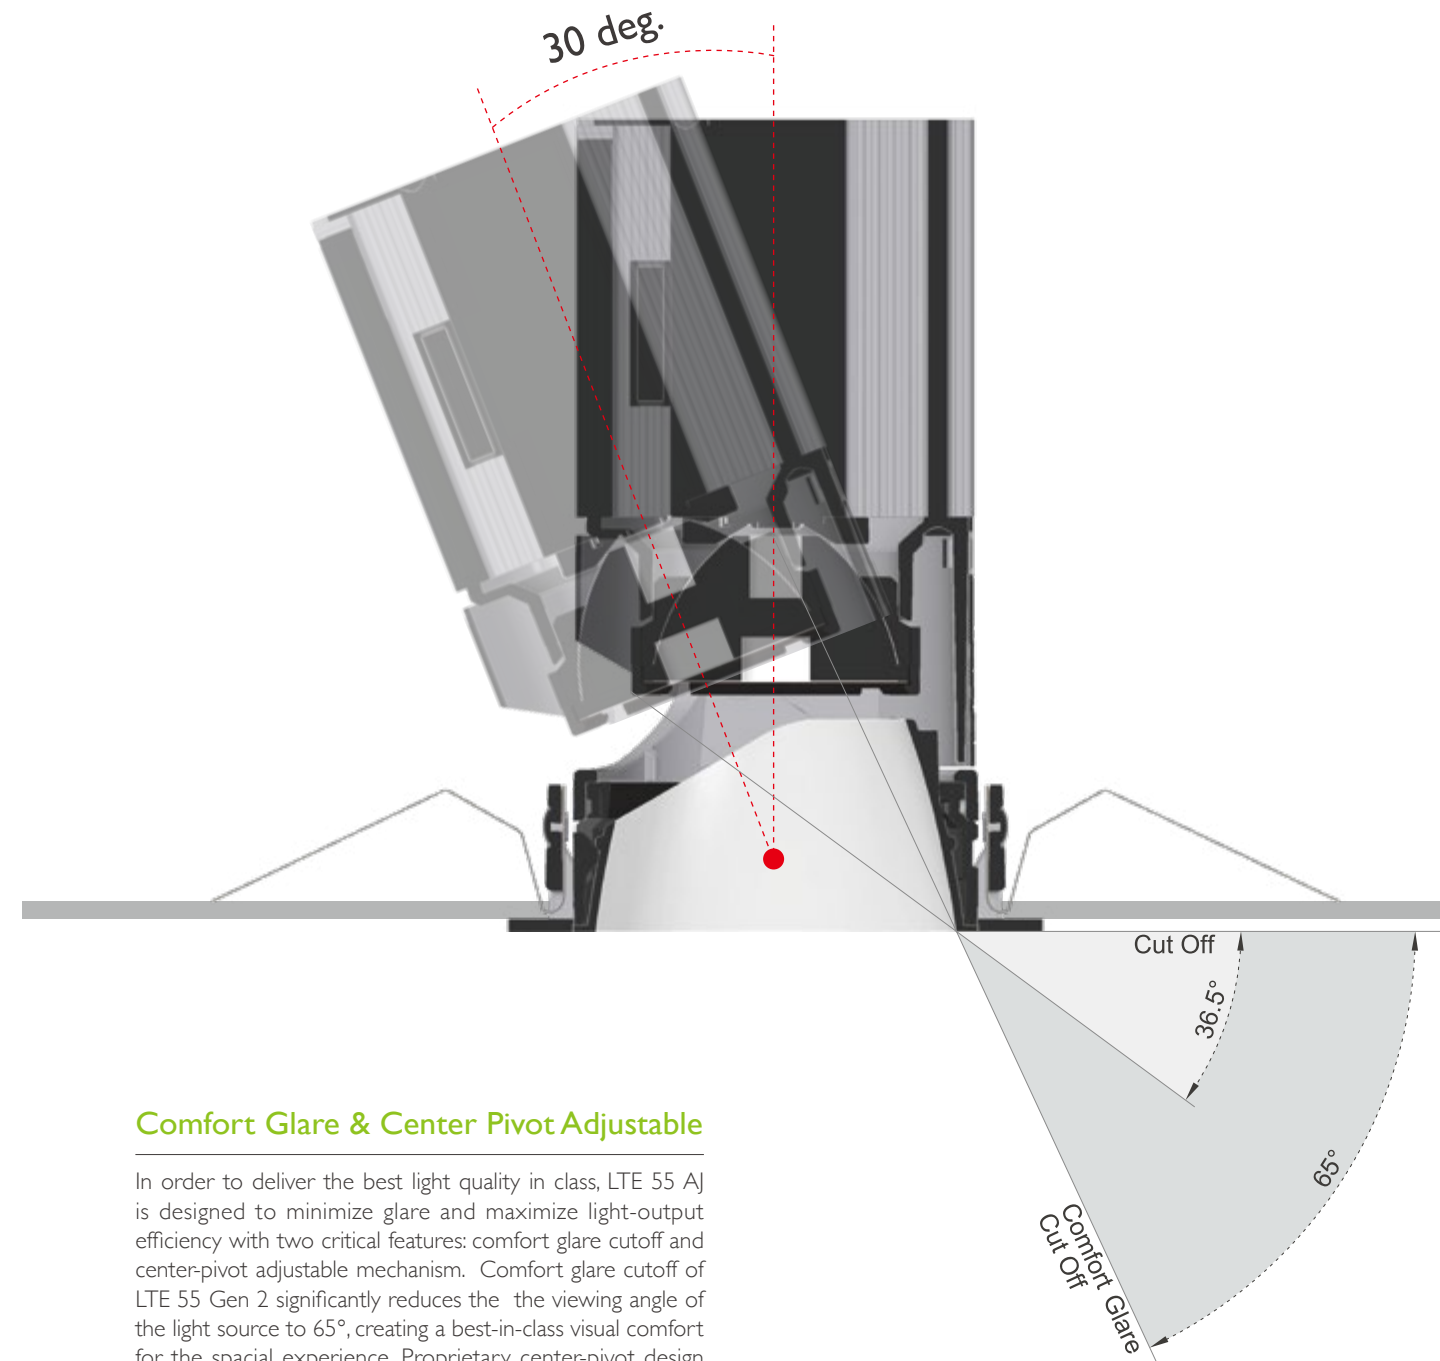

Comfort Glare & Center Pivot Adjustable

In order to deliver the best light quality in class, LTE 55 AJ is designed to minimize glare and maximize light-output efficiency with two critical features: comfort glare cutoff and center-pivot adjustable mechanism. Comfort glare cutoff of LTE 55 Gen 2 significantly reduces the viewing angle of the light source to 65°, creating a best-in-class visual comfort for the spacial experience. Proprietary center-pivot design for a 50mm aperture provides the best-in-class functional lighting effect at 30° vertical adjustment.