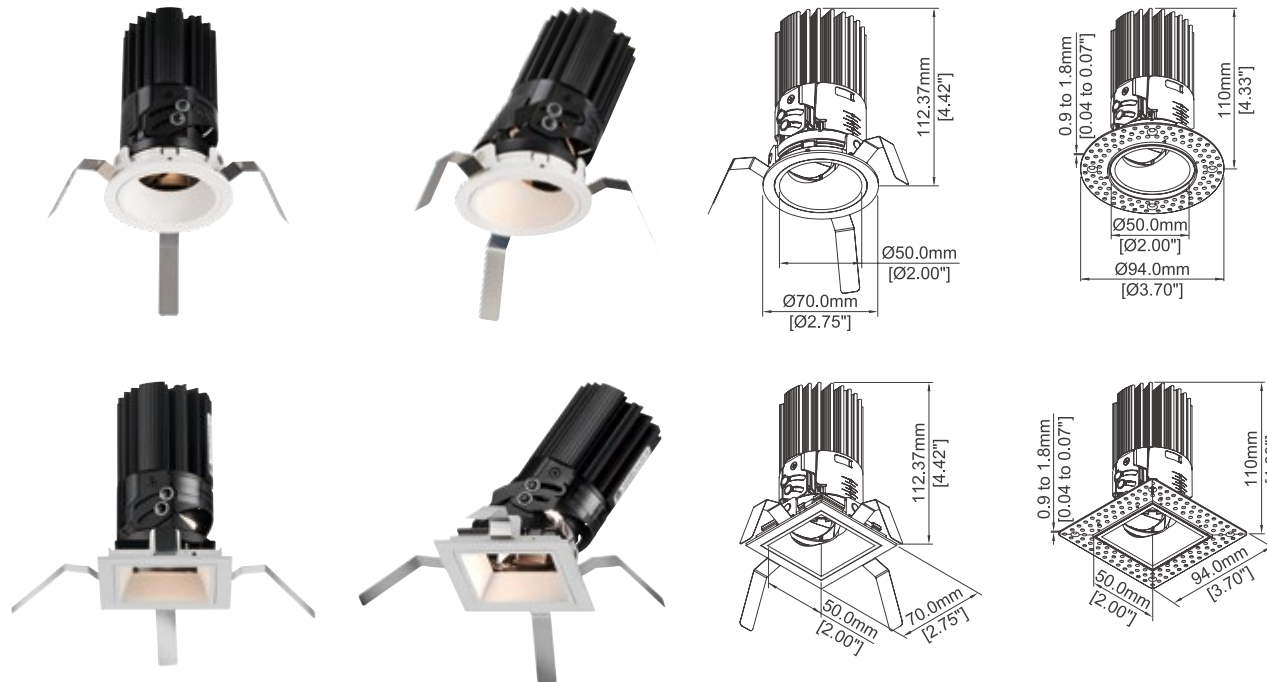

Lithe 55 AJ / 1.9" Architectural Adjustable Downlight

LTE 55 AJ RD / SQ