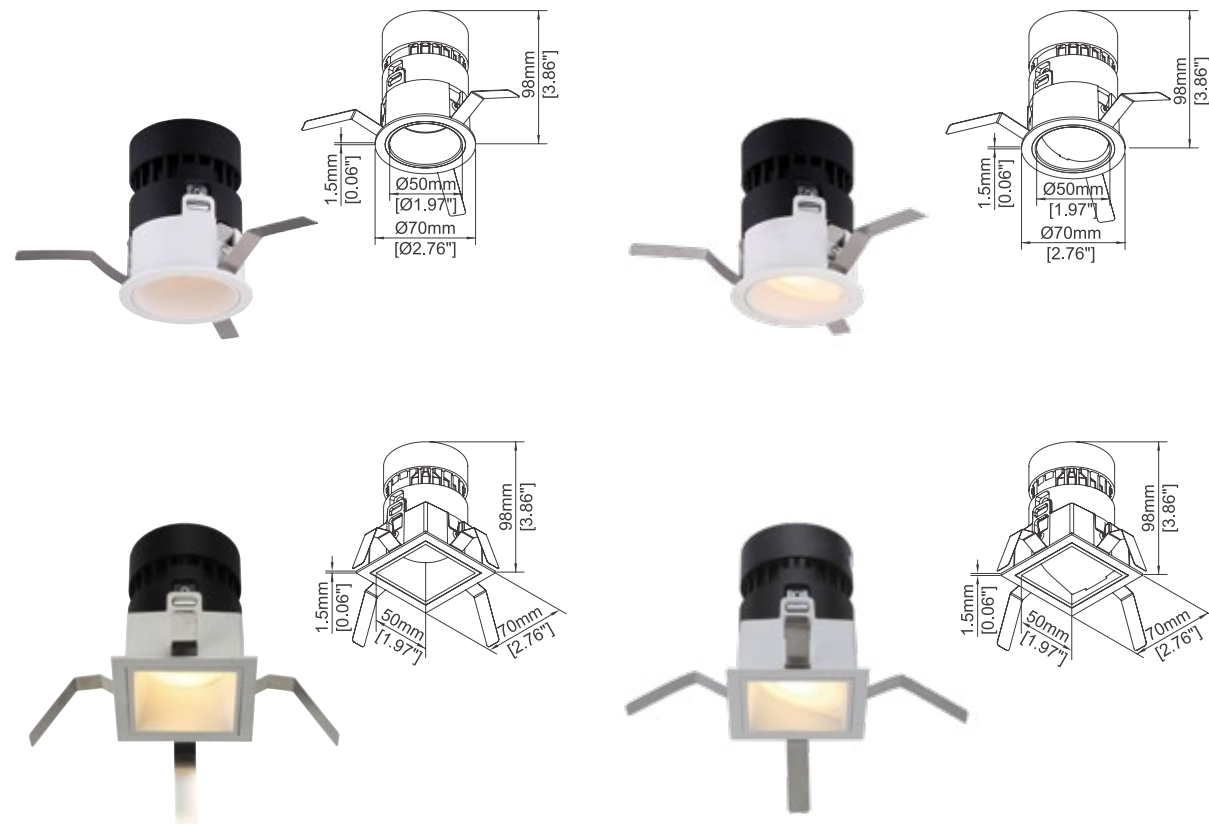

Lithe 55 HO / 1.9" High Performance Downlight

LTE 55 HO RD / SQ | LTE 55 HO WW RD / SQ

16W | 90CRI | 3000K | Round | Square

Spot 17° Delivered Output : 1027 lm CBCP : 5315 cd Beam Angle : 17°

Medium 33° Delivered Output : 1048 lm CBCP : 3769 cd Beam Angle : 33°