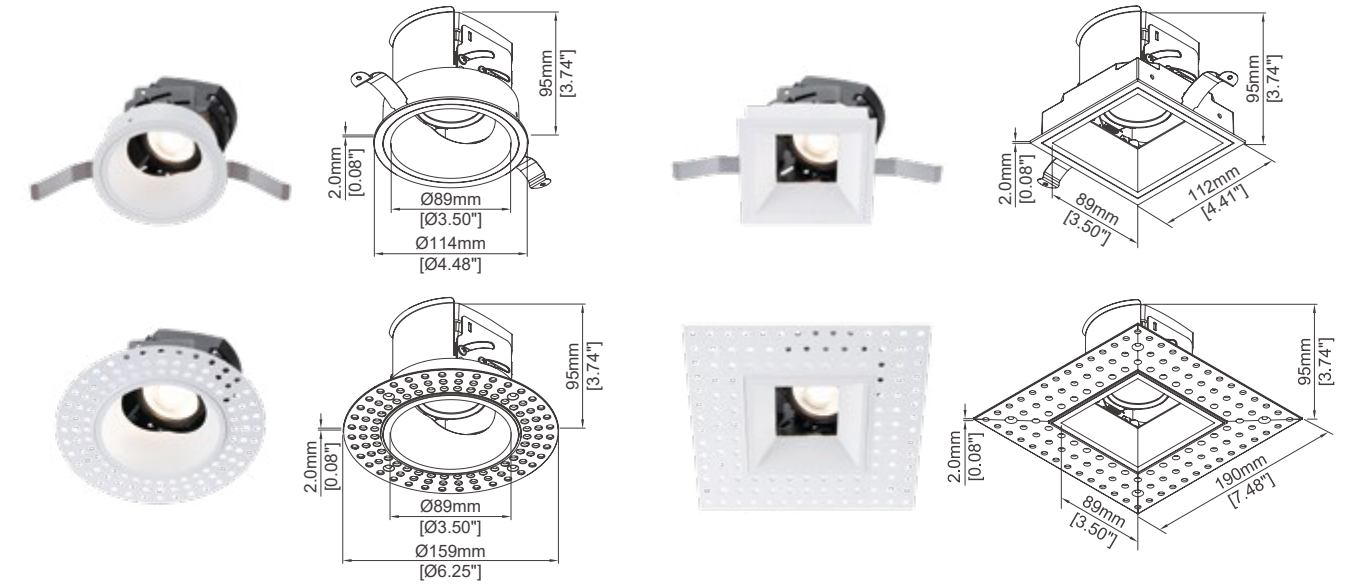

Trimless Installation

1 Ceiling Cutout

2 Mud ring installation

3 Plastering

4 Paint and finish

Lithe 100 Construction

Trim Finish
○ ● ● ● ●

Lithe 100 FD / 3.4" Architectural Downlight

LTE 100 FD Flange / Flangeless | LTE 100 FD WW

18W | 90CRI | 3000K | Round | Deep Bevel White Trim

Ordering Code Information

PRODUCT	FLANGE STYLE	FLANGE COLOR	COLOR TEMPERATURE	BEAM ANGLE	COLOR RENDERING
LTE 100 FD	RF	WH	27	S	9
LTE 100 FD	RF Round Flange SF Square Flange RL Round Flangeless SL Square Flangeless	WH White BK Black	27 2700 K 30 3000 K 35 3500 K 40 4000 K WD Warm Dim TW Tunable White	N Narrow Spot \ 10 deg. S Spot \ 18 deg. M Medium \ 34 deg. W Wide \ 45 deg. F Flood \ 60 deg.	9 90+ CRI
LTE 100 FDWW				W Wide \ 45 deg.	
PRODUCT	TRIM STYLE	TRIM SHAPE	TRIM FINISH		
LTE 100 TR	BV	RD	WH	GD	
LTE 100 Trim	BV Bevel PH Pinhole BVD Deep Bevel BW Bevel Wet Location PW Pinhole Wet Location LWW Lens Wall Wash KWW Kick Wall Wash	RD Round SQ Square	WH White BK Black	WH White BK Black BL Dark Blue GD Gold HZ Haze	

Lithe 100 AJ / 3.4" Architectural Adjustable Downlight

LTE 100 AJ Flange / Flangeless

17W | 90CRI | 3000K | Round | Angle Cut White Trim

Ordering Code Information

PRODUCT	FLANGE STYLE	FLANGE COLOR	COLOR TEMPERATURE	BEAM ANGLE	COLOR RENDERING
LTE 100 AJ	RF	WH	27	S	9
LTE 100 AJ	RF Round Flange SF Square Flange RL Round Flangeless SL Square Flangeless	WH White BK Black	27 2700 K 30 3000 K 35 3500 K 40 4000 K WD Warm Dim TW Tunable White	S Spot \ 18 deg. M Medium \ 34 deg. W Wide \ 45 deg.	9 90+ CRI
PRODUCT	TRIM STYLE	TRIM SHAPE	TRIM FINISH		
LTE 100 TR	BV	RD	WH	GD	
LTE 100 Trim	BV Bevel PH Pinhole AC Angle Cut BW Bevel Wet Location PW Pinhole Wet Location	RD Round SQ Square	WH White BK Black	WH White BK Black BL Dark Blue GD Gold HZ Haze	