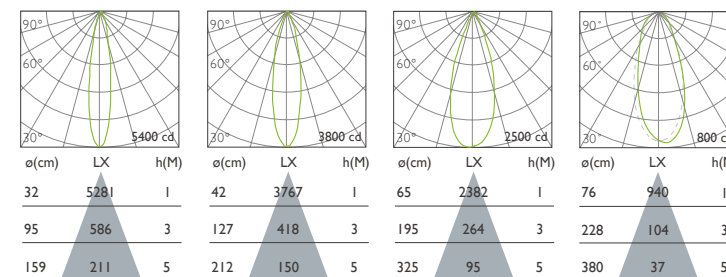

Lithe 55 HO / 1.9" High Performance Downlight

LTE 55 HO RD / SQ | LTE 55 HO WW RD / SQ

16W | 90CRI | 3000K | Round | Square

Spot 17° Delivered Output : 1027 lm CBCP : 5315 cd Beam Angle : 17°

Medium 33° Delivered Output : 1048 lm CBCP : 3769 cd Beam Angle : 33°

Wide 45° Delivered Output : 1060 lm CBCP : 2382 cd Beam Angle : 45°

Wall Wash Delivered Output : 807 lm CBCP : 944 cd Beam Angle : 37°

Ordering Code Information

PRODUCT	TRIM STYLE	LUMEN	COLOR TEMPERATURE	TRIM FINISH	BEAM ANGLE	COLOR RENDERING
LTE 55 HO	R Round S Square	10 1000 lm	27 2700 K 30 3000 K 35 3500 K 40 4000 K WD Warm Dim TW Tunable White	WH White WHBK White \ Black WHGD White \ Gold WHBL White \ Dark Blue WHCE White \ Matt Grey	BK Black BKGD Black \ Gold BKBL Black \ Blue BKCE Black \ Matt Grey	S Spot \ 17 deg. M Medium \ 33 deg. W Wide \ 45 deg.
LTE 55 HO WW		09 900 lm		WH White WHBK White \ Black	W Wide \ 37 deg.	9 90+ CRI