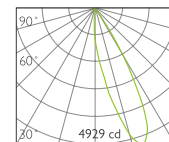

Lithe 55 AJ / 1.9" Architectural Adjustable Downlight

LTE 55 AJ RD / SQ

15W | 90CRI | 3000K | Round | Angle Cut Trim

Medium 22°

Tilt 0 deg.

Delivered Output : 1027 lm
CBCP : 4971 cd
Beam Angle : 22°

Tilt 20 deg.

Delivered Output : 950 lm
Beam Angle : 22°

Tilt 30 deg.

Delivered Output : 844 lm
Beam Angle : 22°

Ordering Code Information

PRODUCT	FLANGE STYLE	FLANGE COLOR	COLOR TEMPERATURE	BEAM ANGLE	COLOR RENDERING
LTE 55 AJ	RF	WH	27	S	9
LTE 55 AJ	RF Round Flange SF Square Flange RL Round Flangeless SL Square Flangeless	WH White	27 2700 K 30 3000 K 35 3500 K 40 4000 K WD Warm Dim TW Tunable White	S Spot \ 15 deg. M Medium \ 22 deg. W Wide \ 30 deg.	9 90+ CRI