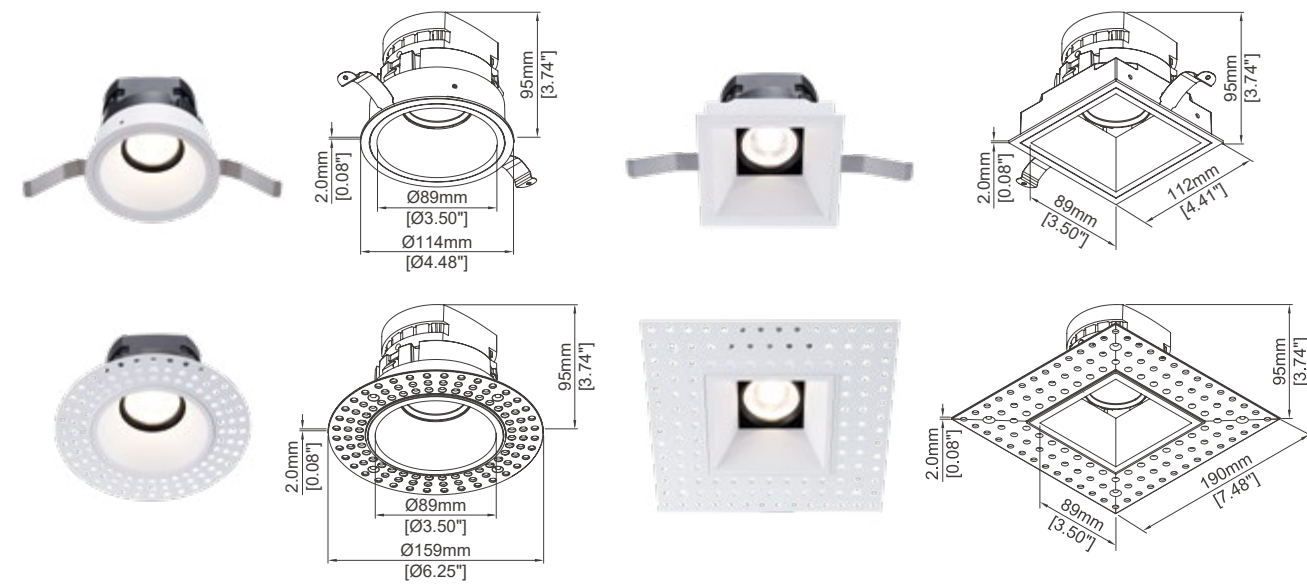

PRODUCT	TRIM STYLE	TRIM SHAPE	TRIM FINISH	
LTE 55 TR	AC	RD	WH	GD
LTE 55 Trim	AC Angle Cut BW Bevel \ Wet Location PH Pinhole BV Bevel	RD Round SQ Square	WH White BK Black	WH White BK Black BL Dark Blue GD Gold HZ Haze

Trimless Installation

1 Ceiling Cutout

2 Mud ring installation

3 Plastering

4 Paint and finish

Lithe 100 Construction

Trim Finish
○ ● ● ● ●

Lithe 100 FD / 3.4" Architectural Downlight

LTE 100 FD Flange / Flangeless | LTE 100 FD WW

18W | 90CRI | 3000K | Round | Deep Bevel White Trim

Ordering Code Information

PRODUCT	FLANGE STYLE	FLANGE COLOR	COLOR TEMPERATURE	BEAM ANGLE	COLOR RENDERING
LTE 100 FD	RF	WH	27	S	9
LTE 100 FD	RF Round Flange SF Square Flange RL Round Flangeless SL Square Flangeless	WH White BK Black	27 2700 K 30 3000 K 35 3500 K 40 4000 K WD Warm Dim TW Tunable White	N Narrow Spot \ 10 deg. S Spot \ 18 deg. M Medium \ 34 deg. W Wide \ 45 deg. F Flood \ 60 deg.	9 90+ CRI
LTE 100 FDWW				W Wide \ 45 deg.	
PRODUCT	TRIM STYLE	TRIM SHAPE	TRIM FINISH		
LTE 100 TR	BV	RD	WH	GD	
LTE 100 Trim	BV Bevel PH Pinhole BVD Deep Bevel BW Bevel Wet Location PW Pinhole Wet Location LWW Lens Wall Wash KWW Kick Wall Wash	RD Round SQ Square	WH White BK Black	WH White BK Black BL Dark Blue GD Gold HZ Haze	