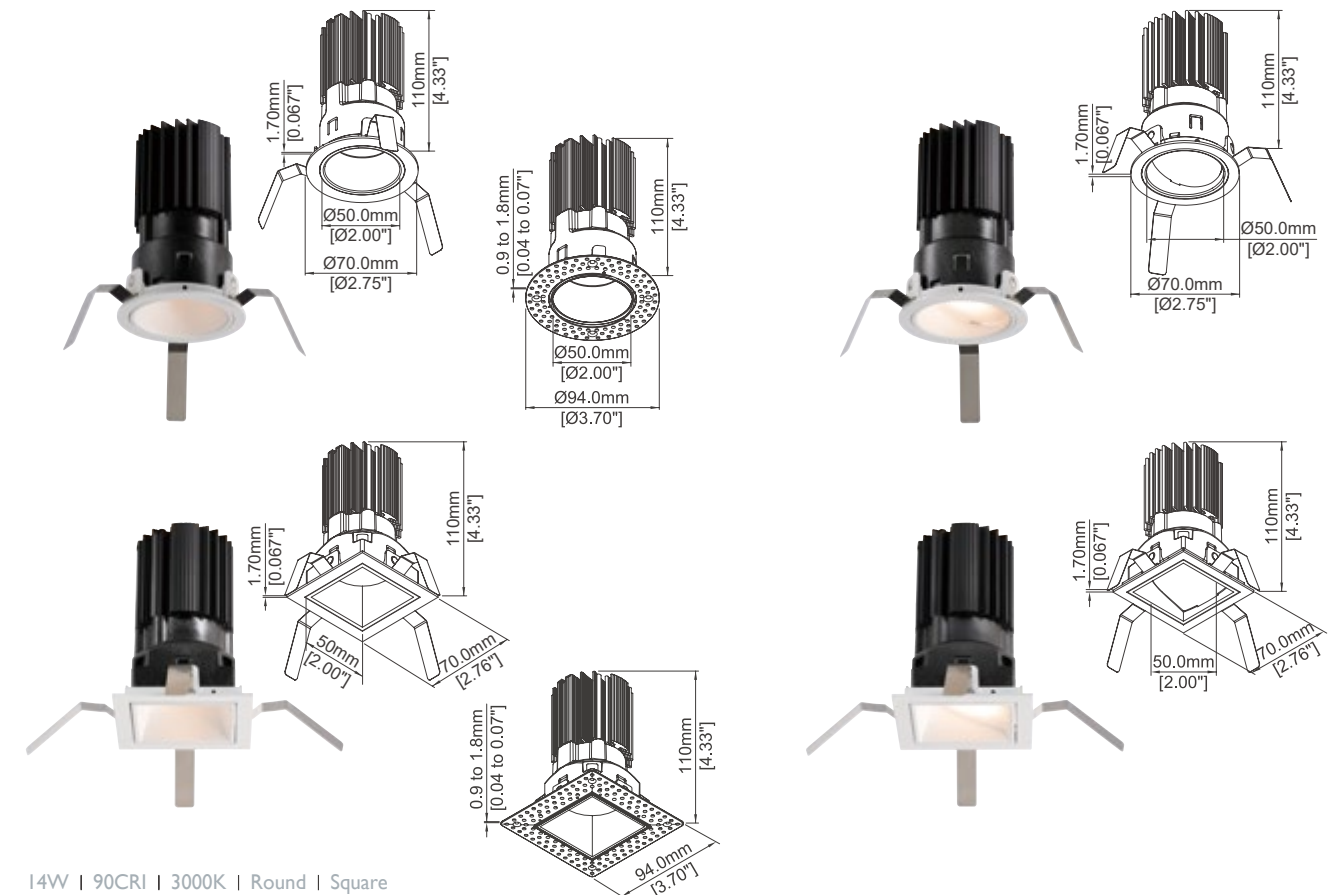

Lithe 55 FD / 1.9" Architectural Downlight

LTE 55 FD RD / SQ | LTE 55 FD WW / RD / SQ

14W | 90CRI | 3000K | Round | Square

Spot 16° Delivered Output : 1013 lm CBCP : 7224 cd Beam Angle : 16°

Medium 26° Delivered Output : 1020 lm CBCP : 4792 cd Beam Angle : 26°

Wide 30° Delivered Output : 994 lm CBCP : 2908 cd Beam Angle : 30°

Flood 40° Delivered Output : 592 lm CBCP : 817 cd Beam Angle : 40°

Wall Wash Delivered Output : 600 lm CBCP : 801 cd Beam Angle : 44°