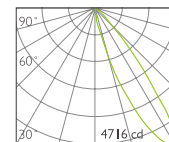

Lithe 55 AJ / 1.9" Architectural Adjustable Downlight

LTE 55 AJ RD / SQ

15W | 90CRI | 3000K | Round | Angle Cut Trim

Medium 22°

Tilt 0 deg.

Delivered Output : 1027 lm
CBCP : 4971 cd
Beam Angle : 22°

Tilt 20 deg.

Delivered Output : 950 lm
Beam Angle : 22°

Tilt 30 deg.

Delivered Output : 844 lm
Beam Angle : 22°

Ordering Code Information

PRODUCT	FLANGE STYLE	FLANGE COLOR	COLOR TEMPERATURE	BEAM ANGLE	COLOR RENDERING
LTE 55 AJ	RF	WH	27	S	9
LTE 55 AJ	RF Round Flange SF Square Flange RL Round Flangeless SL Square Flangeless	WH White	27 2700 K 30 3000 K 35 3500 K 40 4000 K WD Warm Dim TW Tunable White	S Spot \ 15 deg. M Medium \ 22 deg. W Wide \ 30 deg.	9 90+ CRI