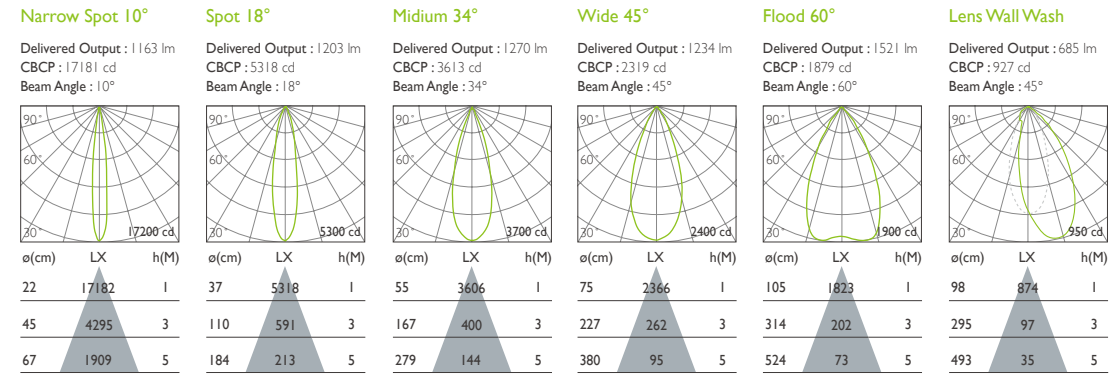

Delivered Output : 950 lm
Beam Angle : 22°

Tilt 30 deg.

Delivered Output : 844 lm
Beam Angle : 22°

Ordering Code Information

PRODUCT	FLANGE STYLE	FLANGE COLOR	COLOR TEMPERATURE	BEAM ANGLE	COLOR RENDERING
LTE 55 AJ	RF	WH	27	S	9
LTE 55 AJ	RF Round Flange SF Square Flange RL Round Flangeless SL Square Flangeless	WH White	27 2700 K 30 3000 K 35 3500 K 40 4000 K WD Warm Dim TW Tunable White	S Spot \ 15 deg. M Medium \ 22 deg. W Wide \ 30 deg.	9 90+ CRI

PRODUCT	TRIM STYLE	TRIM SHAPE	TRIM FINISH	
LTE 55 TR	AC	RD	WH	GD
LTE 55 Trim	AC Angle Cut BW Bevel \ Wet Location PH Pinhole BV Bevel	RD Round SQ Square	WH White BK Black	WH White BK Black BL Dark Blue GD Gold HZ Haze

Trimless Installation

1 Ceiling Cutout

2 Mud ring installation

3 Plastering

4 Paint and finish

Lithe 100 Construction

Trim Finish
○ ● ● ● ●

Lithe 100 FD / 3.4" Architectural Downlight

LTE 100 FD Flange / Flangeless | LTE 100 FD WW

18W | 90CRI | 3000K | Round | Deep Bevel White Trim

Ordering Code Information

PRODUCT	FLANGE STYLE	FLANGE COLOR	COLOR TEMPERATURE	BEAM ANGLE	COLOR RENDERING
LTE 100 FD	RF	WH	27	S	9
LTE 100 FD	RF Round Flange SF Square Flange RL Round Flangeless SL Square Flangeless	WH White BK Black	27 2700 K 30 3000 K 35 3500 K 40 4000 K WD Warm Dim TW Tunable White	N Narrow Spot \ 10 deg. S Spot \ 18 deg. M Medium \ 34 deg. W Wide \ 45 deg. F Flood \ 60 deg.	9 90+ CRI
LTE 100 FDWW				W Wide \ 45 deg.	
PRODUCT	TRIM STYLE	TRIM SHAPE	TRIM FINISH		
LTE 100 TR	BV	RD	WH	GD	
LTE 100 Trim	BV Bevel PH Pinhole BVD Deep Bevel BW Bevel Wet Location PW Pinhole Wet Location LWW Lens Wall Wash KWW Kick Wall Wash	RD Round SQ Square	WH White BK Black	WH White BK Black BL Dark Blue GD Gold HZ Haze	