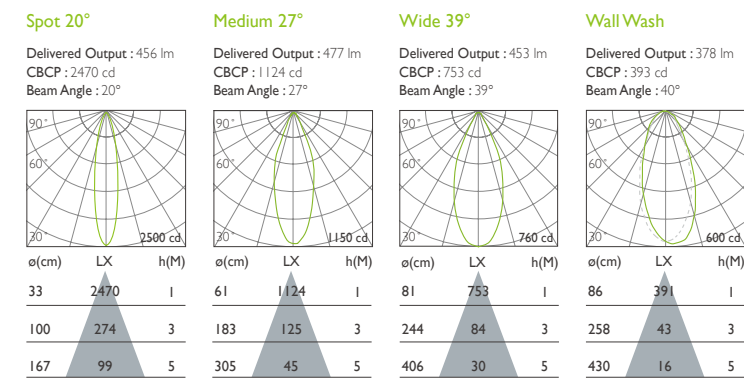

Ordering Code Information

PRODUCT	TRIM STYLE	LUMEN	COLOR TEMPERATURE	TRIM FINISH	BEAM ANGLE	COLOR RENDERING
LTE 55	R Round S Square	07 764 lm	27 2700 K 30 3000 K 35 3500 K 40 4000 K	WH White WHBK White \ Black WHGD White \ Gold WHBL White \ Dark Blue WHCE White \ Matt Grey	BK Black BKGD Black \ Gold BKBL Black \ Blue BKCE Black \ Matt Grey	S Spot \ 20 deg. M Medium \ 27 deg. W Wide \ 39 deg.
LTE 55 WW		06 667 lm	WD Warm Dim TW Tunable White	WH White WHBK White \ Black	W Wide \ 40 deg.	9 90+ CRI