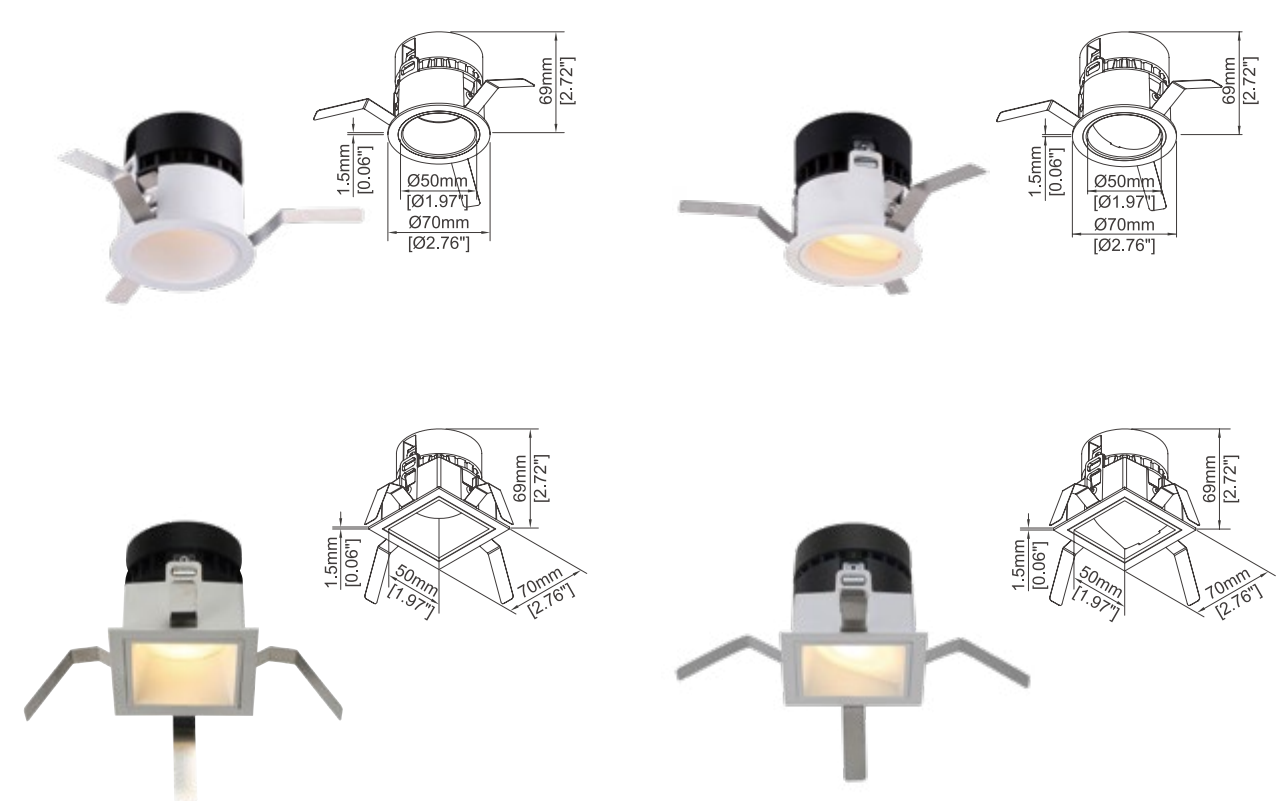

Lithe 55 / 1.9" Architectural Downlight

LTE 55 RD / SQ | LTE 55 WW RD / SQ

8.5W | 90CRI | 3000K | Round | Square