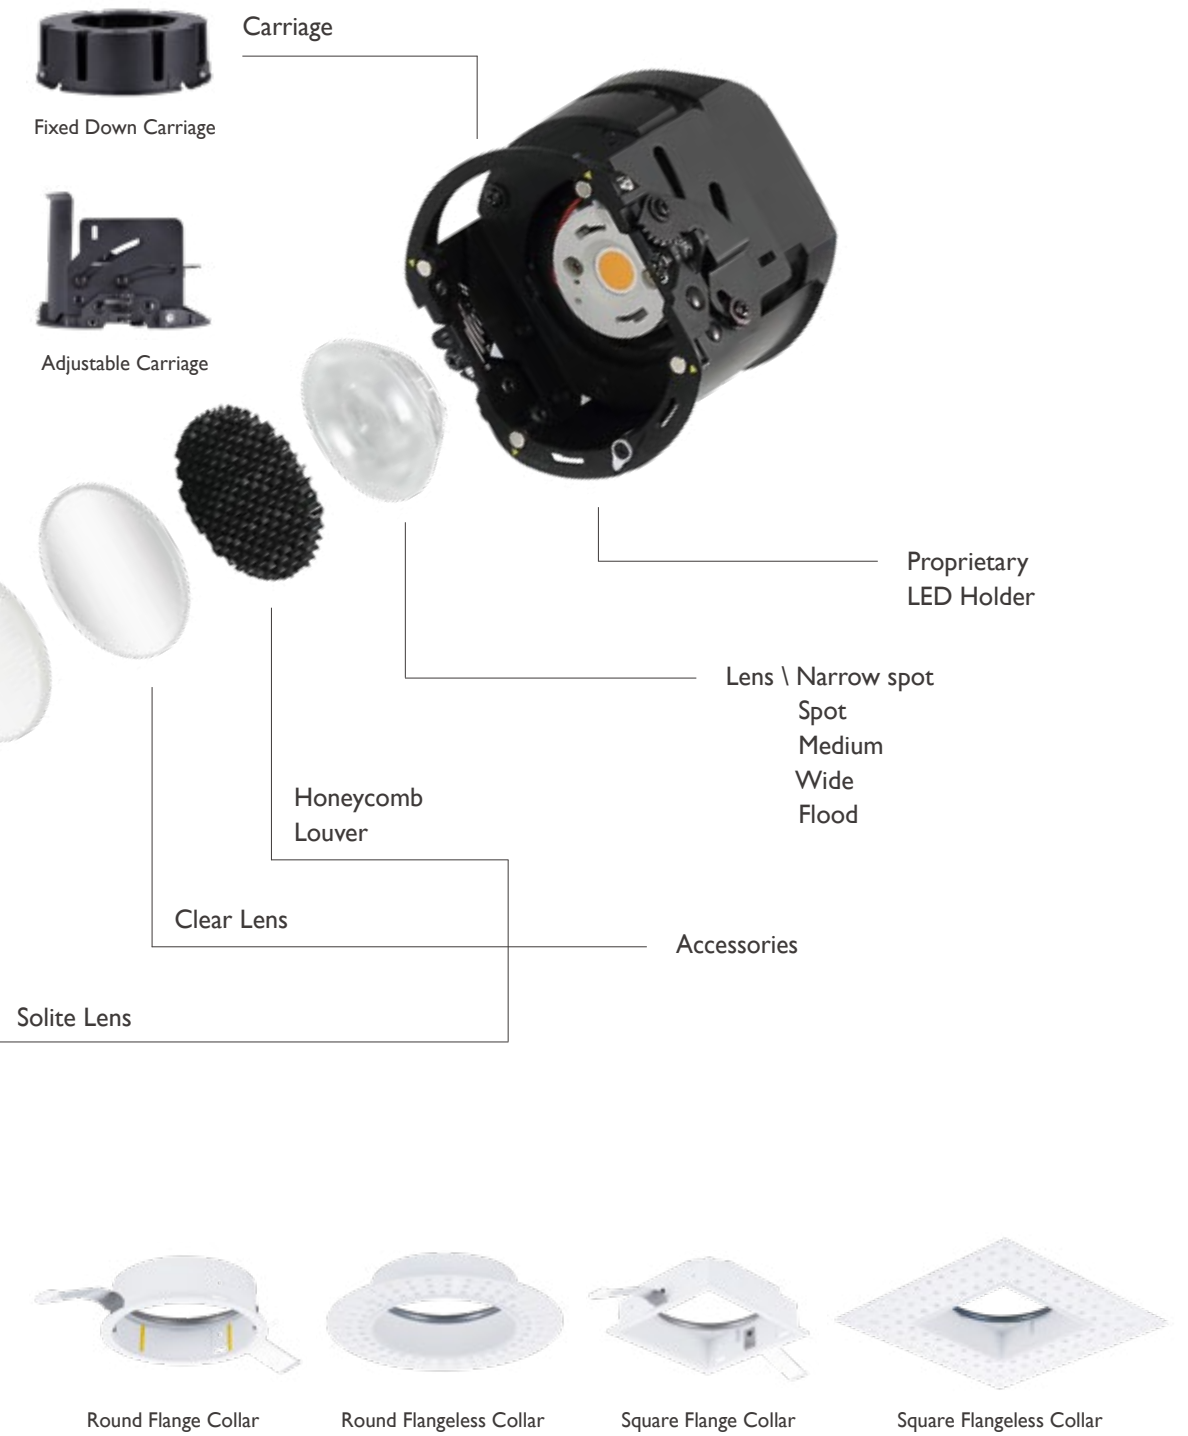

Trimless Installation

1 Ceiling Cutout

2 Mud ring installation

3 Plastering

4 Paint and finish

Lithe 100 Construction

Trim Finish
○ ● ● ● ●

Lithe 100 FD / 3.4" Architectural Downlight

LTE 100 FD Flange / Flangeless | LTE 100 FD WW

18W | 90CRI | 3000K | Round | Deep Bevel White Trim

Ordering Code Information

PRODUCT	FLANGE STYLE	FLANGE COLOR	COLOR TEMPERATURE	BEAM ANGLE	COLOR RENDERING
LTE 100 FD	RF	WH	27	S	9
LTE 100 FD	RF Round Flange SF Square Flange RL Round Flangeless SL Square Flangeless	WH White BK Black	27 2700 K 30 3000 K 35 3500 K 40 4000 K WD Warm Dim TW Tunable White	N Narrow Spot \ 10 deg. S Spot \ 18 deg. M Medium \ 34 deg. W Wide \ 45 deg. F Flood \ 60 deg.	9 90+ CRI
LTE 100 FDWW				W Wide \ 45 deg.	
PRODUCT	TRIM STYLE	TRIM SHAPE	TRIM FINISH		
LTE 100 TR	BV	RD	WH	GD	
LTE 100 Trim	BV Bevel PH Pinhole BVD Deep Bevel BW Bevel Wet Location PW Pinhole Wet Location LWW Lens Wall Wash KWW Kick Wall Wash	RD Round SQ Square	WH White BK Black	WH White BK Black BL Dark Blue GD Gold HZ Haze	