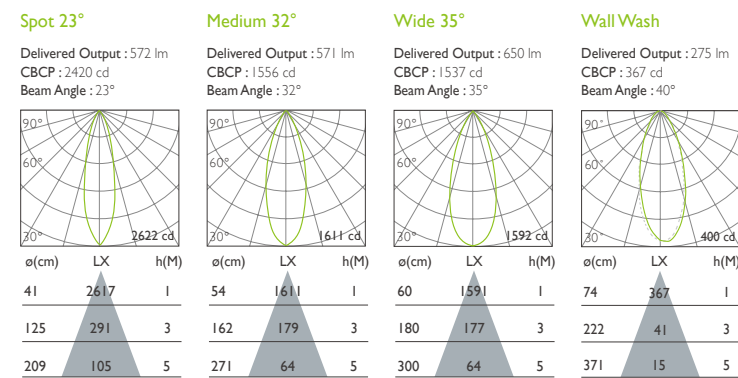

Bevel Deep Bevel Bevel W

Bevel Angle Cut Bevel W

Pinhole Pinhole W Bevel Deep Bevel Bevel W

Bevel Angle Cut Pinhole Pinhole W

Finish

Optics

16° 26° 30° 40° Spot Medium Wide Flood Wall Wash

15° 22° 30° Spot Medium Wide

10° 18° 34° 45° 60° Narrow Spot Spot Medium Wide Flood Wall Wash

18° 34° 45° Spot Medium Wide

Accessories

Honeycomb Louver Solite Lens

Honeycomb Louver Solite Lens

Playful
Minimal
Modular
Comprehensive

Lithe 25 / 1" Architectural Downlight

LTE 25 RD / SQ | LTE 25 WW RD / SQ

8.5W | 90CRI | 3000K | Round | Square

Ordering Code Information

PRODUCT	TRIM STYLE	LUMEN	COLOR TEMPERATURE	TRIM FINISH	BEAM ANGLE	COLOR RENDERING
LTE 25	R Round S Square	07 737 lm	27 2700 K 30 3000 K 35 3500 K 40 4000 K	WH White WHBK White \ Black WHGD White \ Gold WHBL White \ Dark Blue WHCE White \ Matt Grey	BK Black BKGD Black \ Gold BKBL Black \ Blue BKCE Black \ Matt Grey	S Spot \ 23 deg. M Medium \ 32 deg. W Wide \ 35 deg.
LTE 25 WW		06 600 lm	WD Warm Dim TW Tunable White	WHBK White \ Black	W Wide \ 40 deg.	9 90+ CRI