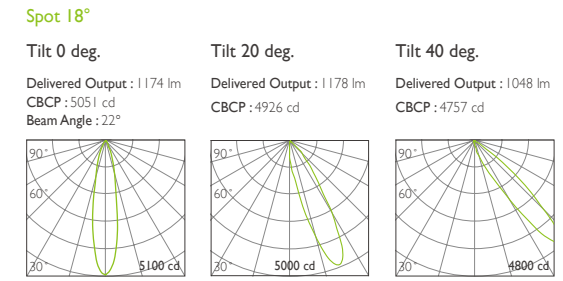

Ordering Code Information

PRODUCT	FLANGE STYLE	FLANGE COLOR	COLOR TEMPERATURE	BEAM ANGLE	COLOR RENDERING
LTE 100 AJ	RF	WH	27	S	9
LTE 100 AJ	RF Round Flange SF Square Flange RL Round Flangeless SL Square Flangeless	WH White BK Black	27 2700 K 30 3000 K 35 3500 K 40 4000 K WD Warm Dim TW Tunable White	S Spot \ 18 deg. M Medium \ 34 deg. W Wide \ 45 deg.	9 90+ CRI
PRODUCT	TRIM STYLE	TRIM SHAPE	TRIM FINISH		
LTE 100 TR	BV	RD	WH	GD	
LTE 100 Trim	BV Bevel PH Pinhole AC Angle Cut BW Bevel Wet Location PW Pinhole Wet Location	RD Round SQ Square	WH White BK Black	WH White BK Black BL Dark Blue GD Gold HZ Haze