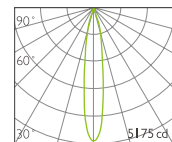

Lithe 55 AJ / 1.9" Architectural Adjustable Downlight

LTE 55 AJ RD / SQ

15W | 90CRI | 3000K | Round | Angle Cut Trim

Medium 22°

Tilt 0 deg.

Delivered Output : 1027 lm
CBCP : 4971 cd
Beam Angle : 22°

Tilt 20 deg.

Delivered Output : 950 lm
Beam Angle : 22°

Tilt 30 deg.

Delivered Output : 844 lm
Beam Angle : 22°

Ordering Code Information

PRODUCT	FLANGE STYLE	FLANGE COLOR	COLOR TEMPERATURE	BEAM ANGLE	COLOR RENDERING
LTE 55 AJ	RF	WH	27	S	9
LTE 55 AJ	RF Round Flange SF Square Flange RL Round Flangeless SL Square Flangeless	WH White	27 2700 K 30 3000 K 35 3500 K 40 4000 K WD Warm Dim TW Tunable White	S Spot \ 15 deg. M Medium \ 22 deg. W Wide \ 30 deg.	9 90+ CRI